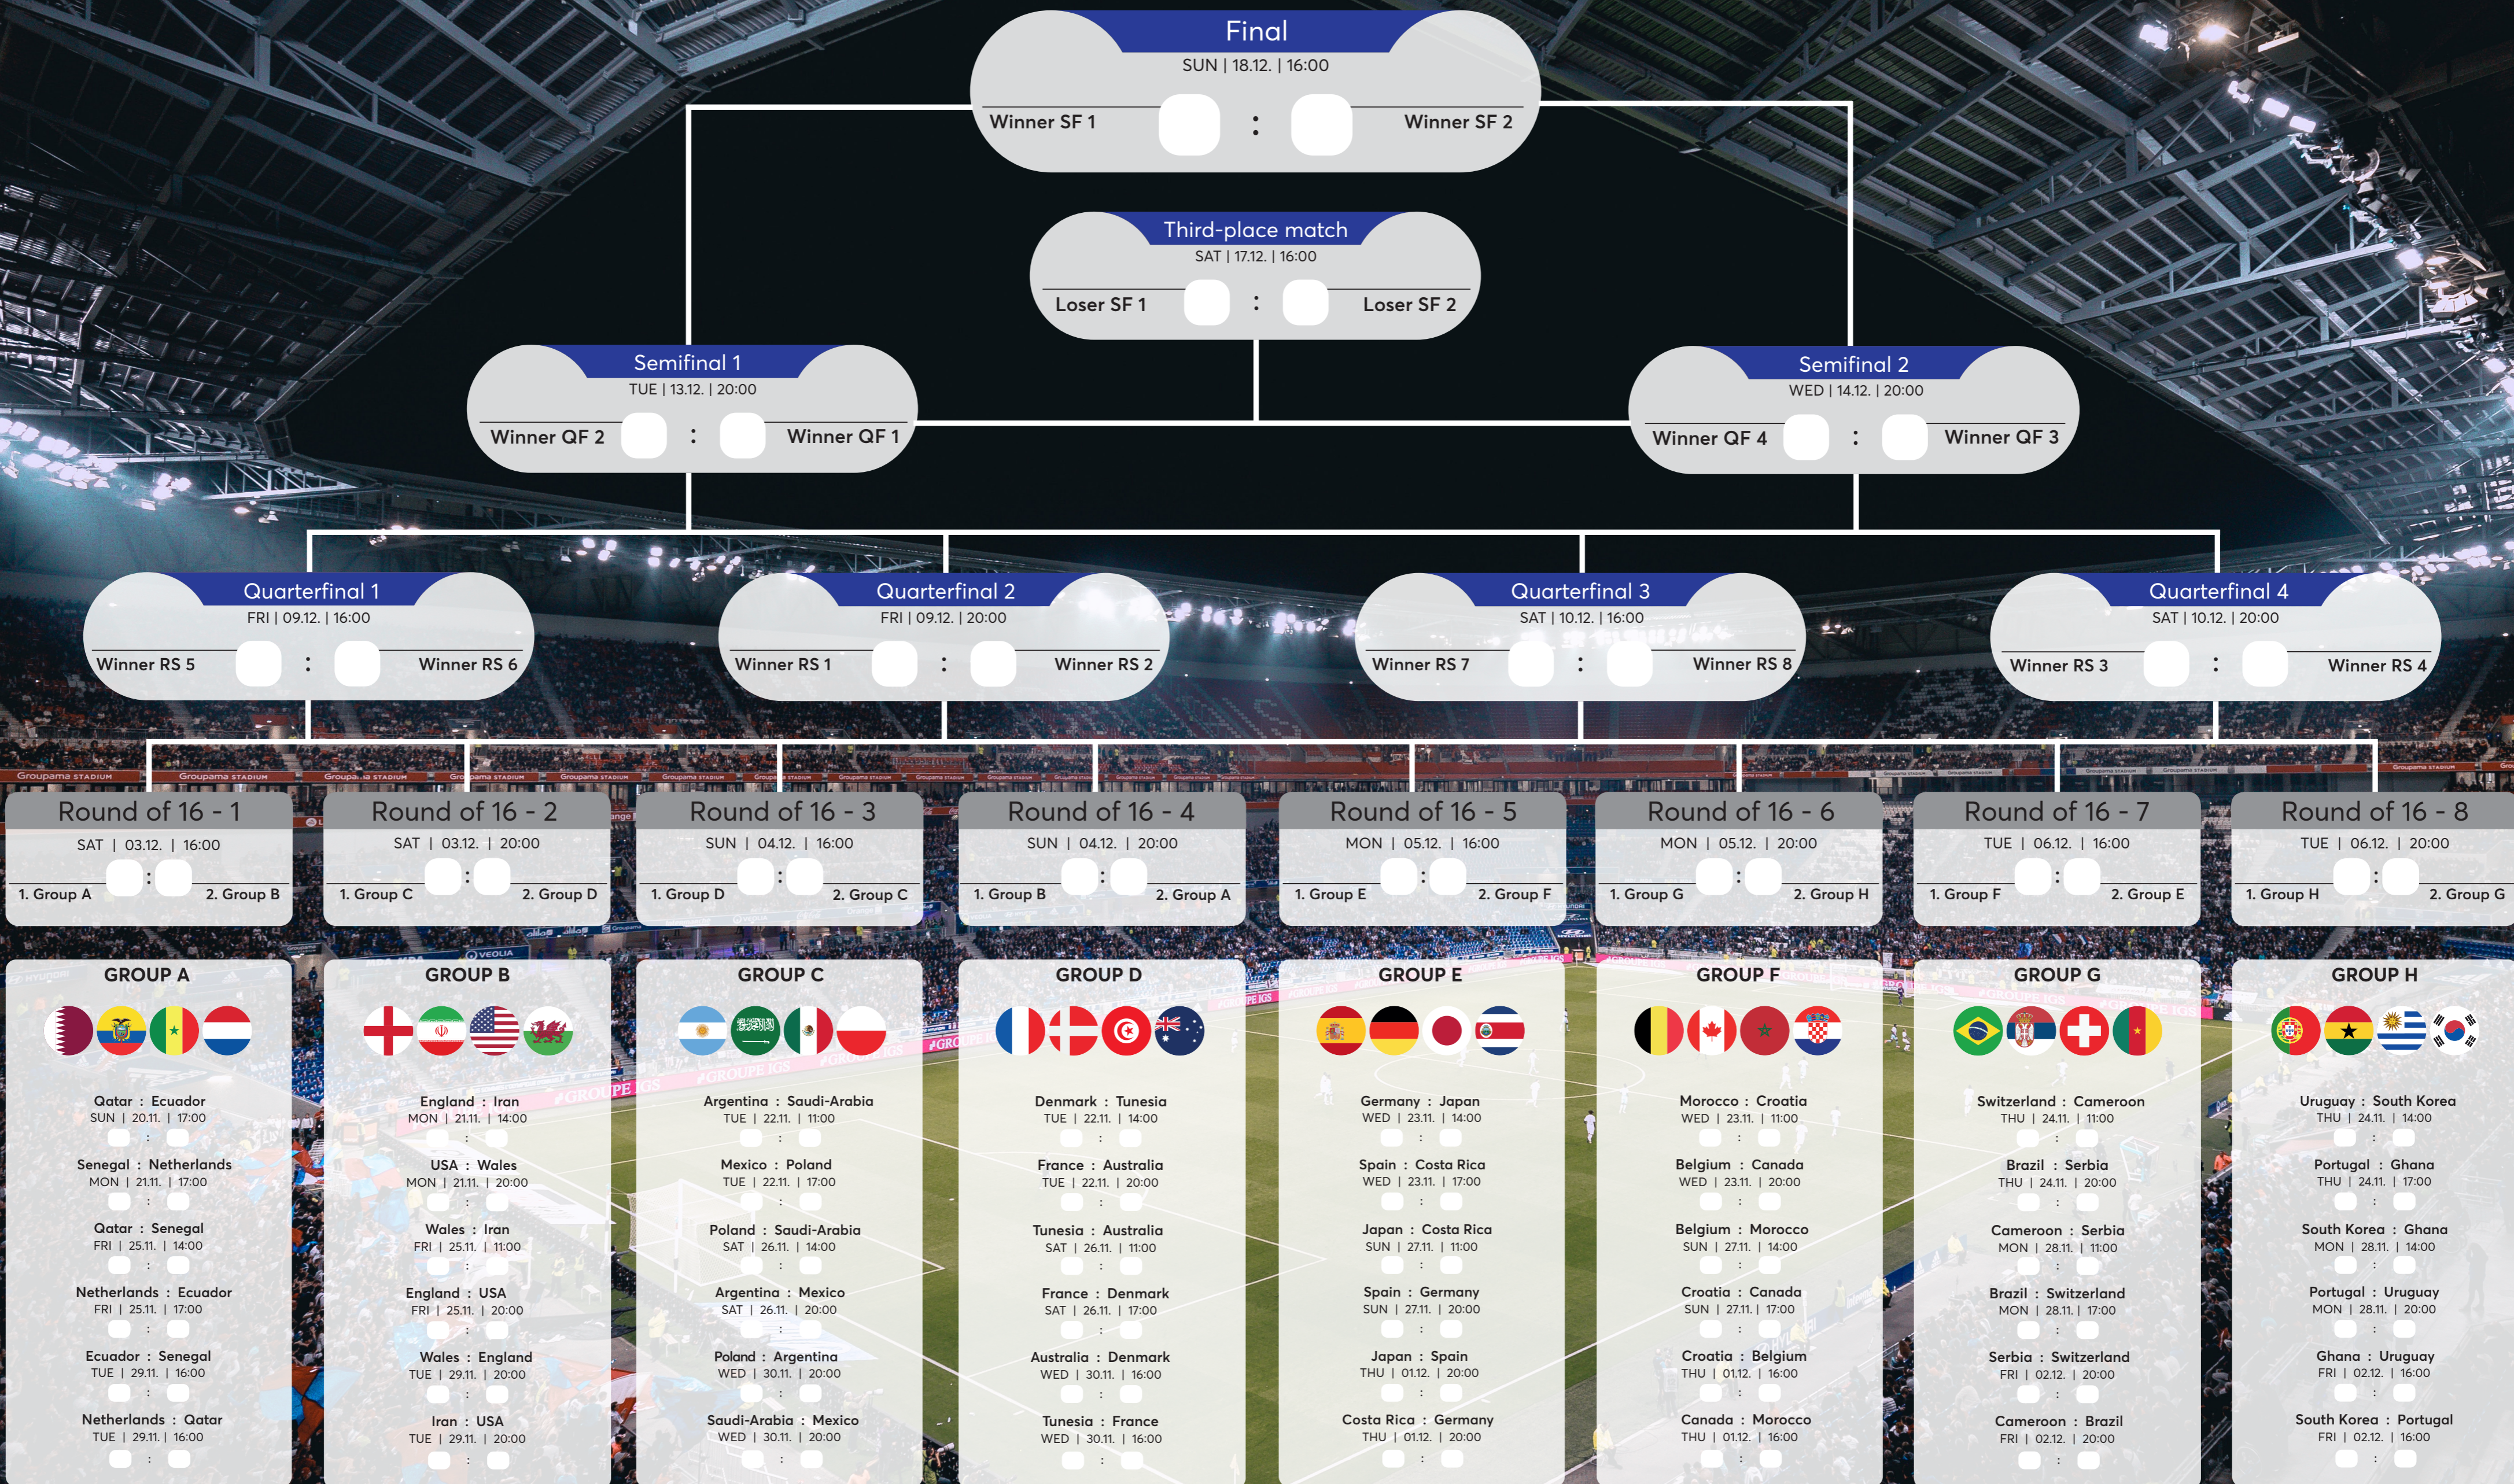

WORLD CUP 2022

Round of 16 - 1
SAT | 03.12. | 16:00
1. Group A vs 2. Group B

Round of 16 - 2
SAT | 03.12. | 20:00
1. Group C vs 2. Group D

Round of 16 - 3
SUN | 04.12. | 16:00
1. Group D vs 2. Group C

Round of 16 - 4
SUN | 04.12. | 20:00
1. Group B vs 2. Group A